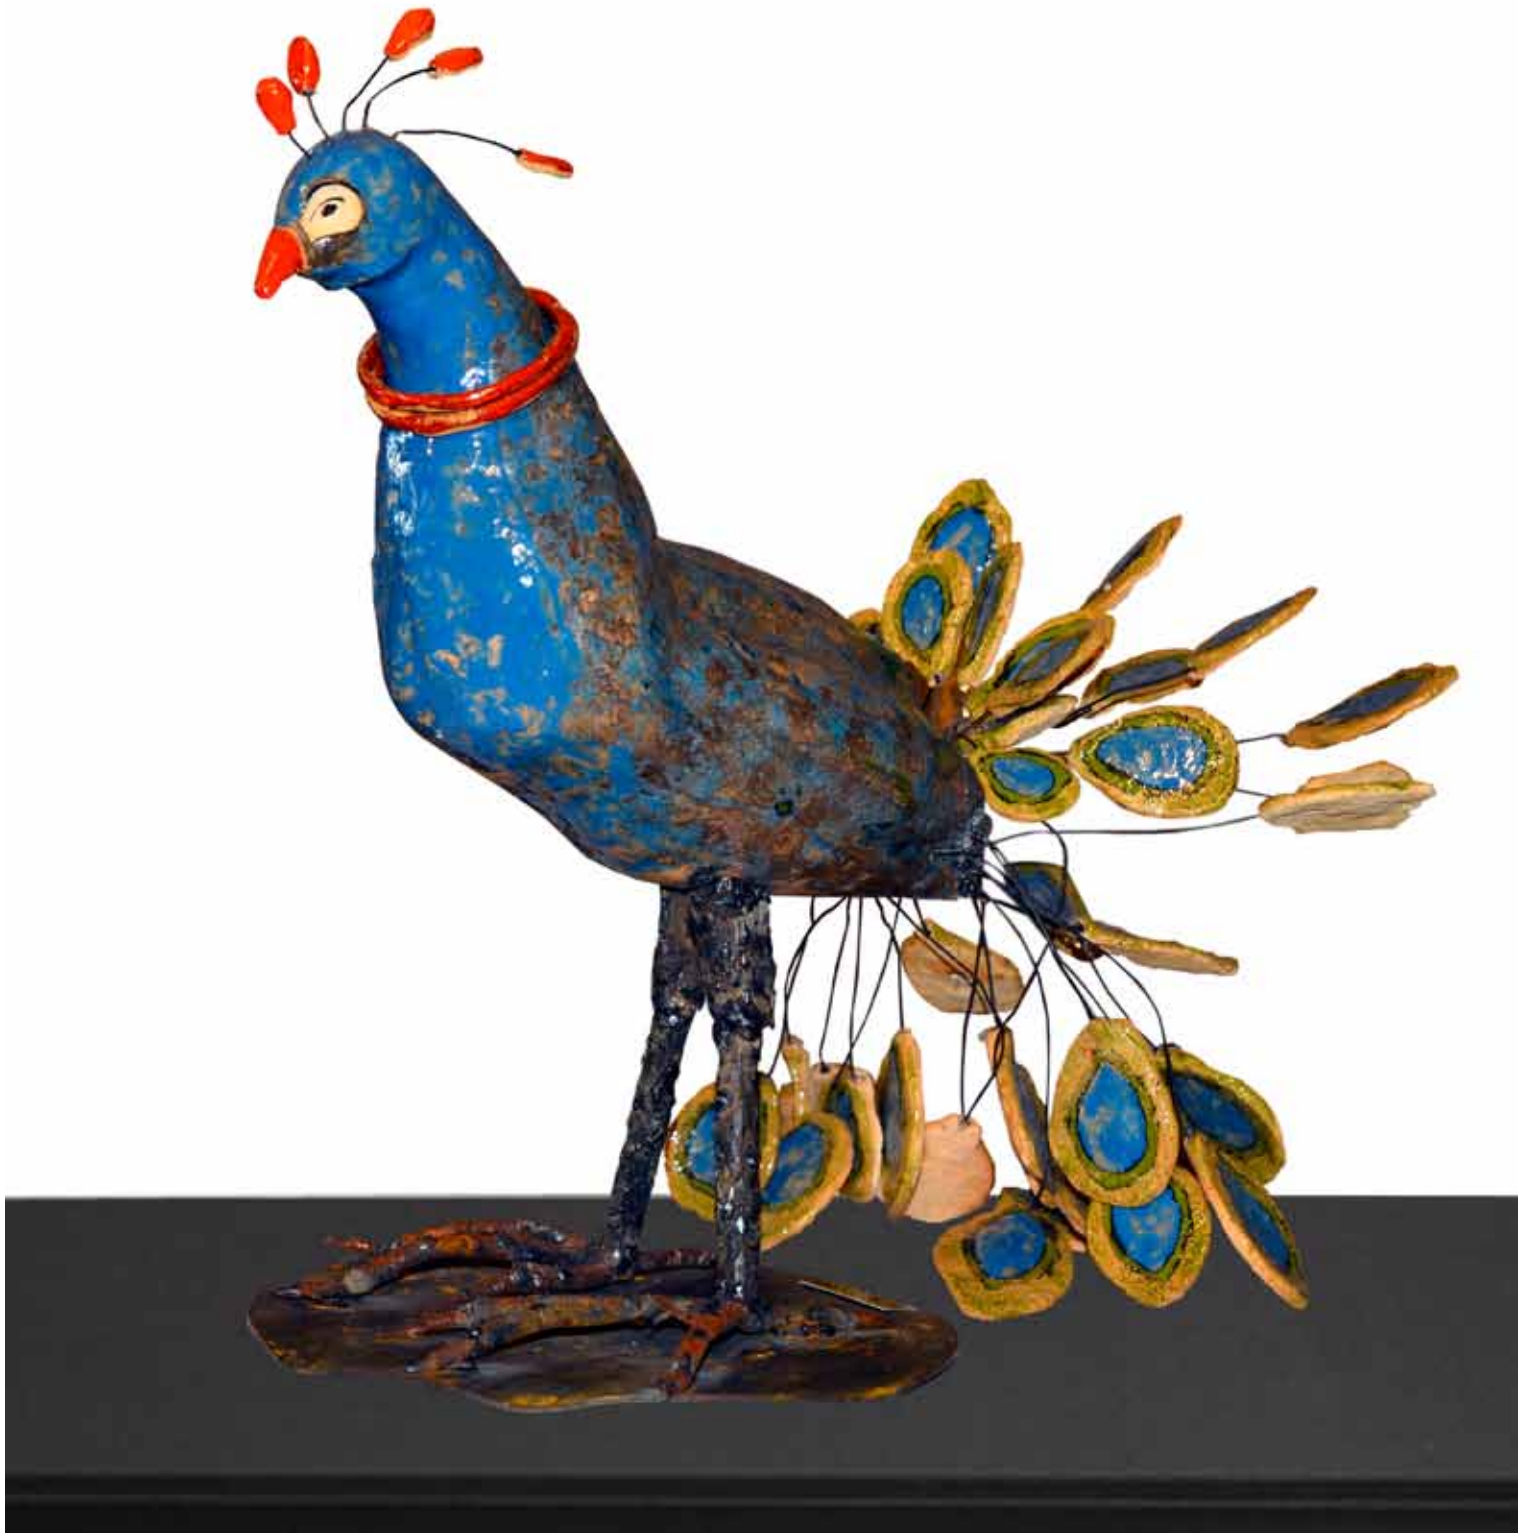

Peacock II
45x40x60 cm, Keramik, Tel / Ceramic, Wire, 2014