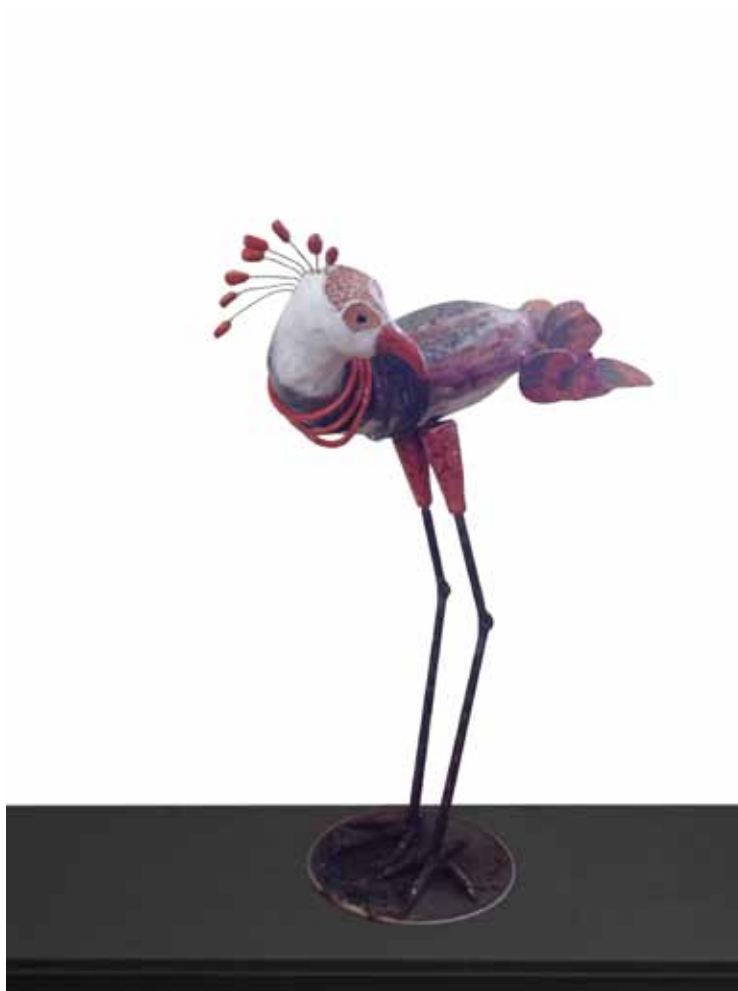

Moster
60x30x40 cm, Keramik, Tel / *Ceramic, Wire*, 2013