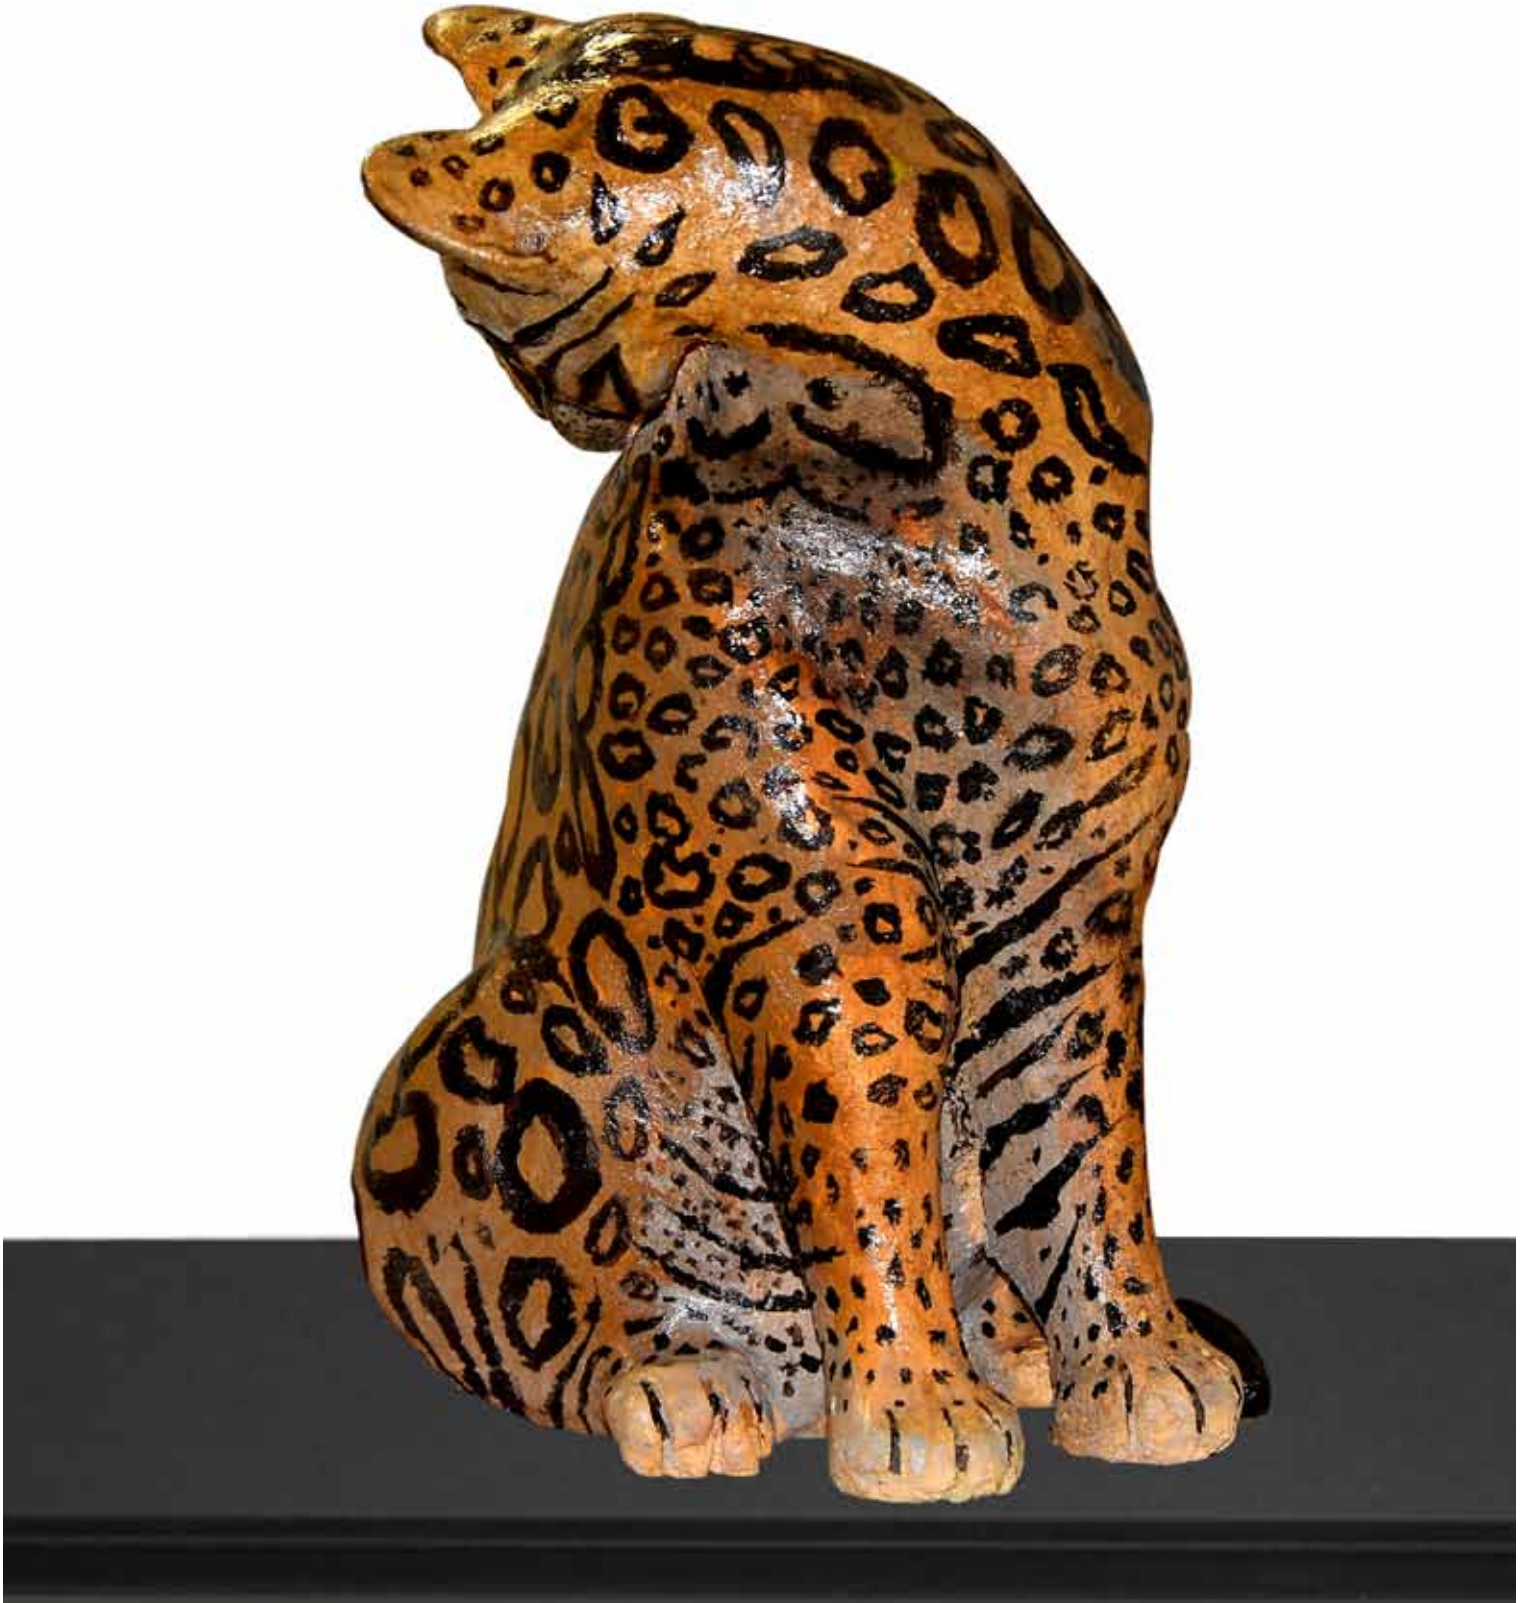

Yabani Kedi / Wild Cat
30x16x18 cm, Seramik / Ceramic, 2014